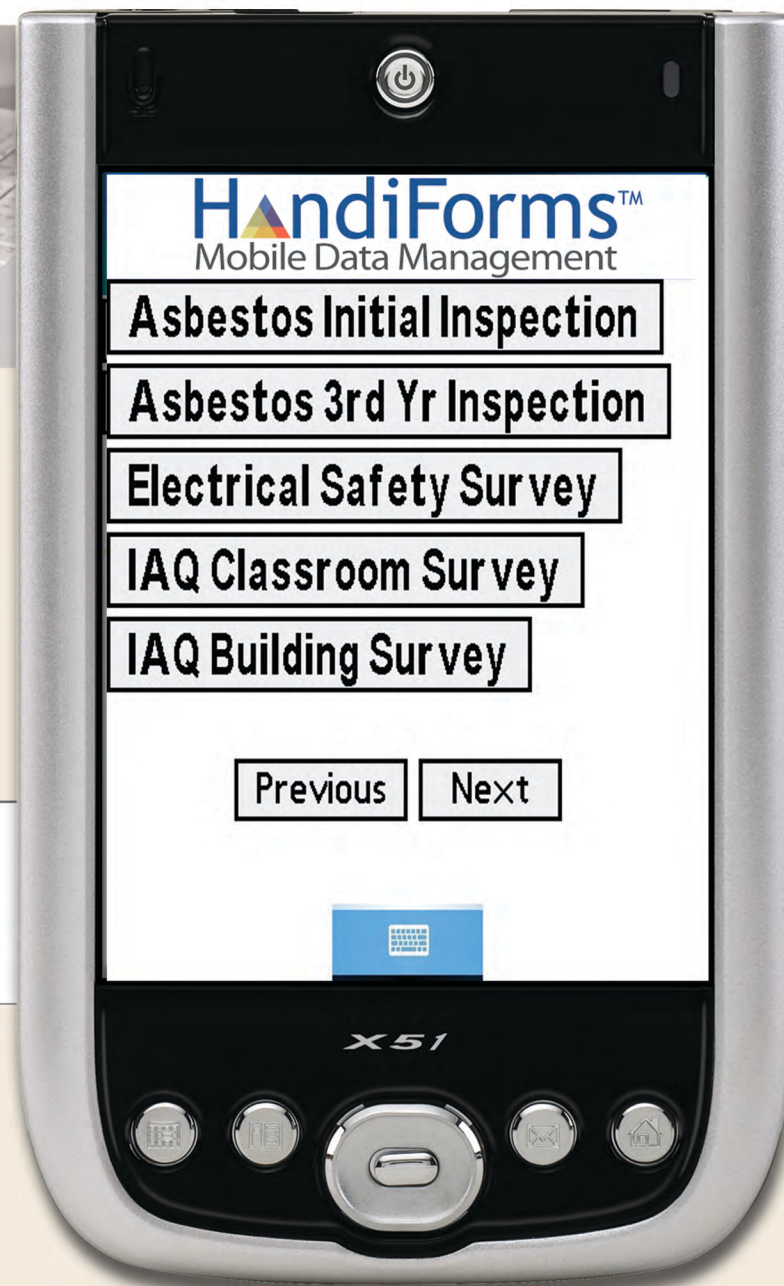

Easily collect data with mobile devices!

Tired of lengthy data entry and stacks of files?

Collect, Identify and Track Issue Resolution with HandiForms™ Patent Pending Workflow Engine

"A tool that has enhanced my performance, and made my job much easier."